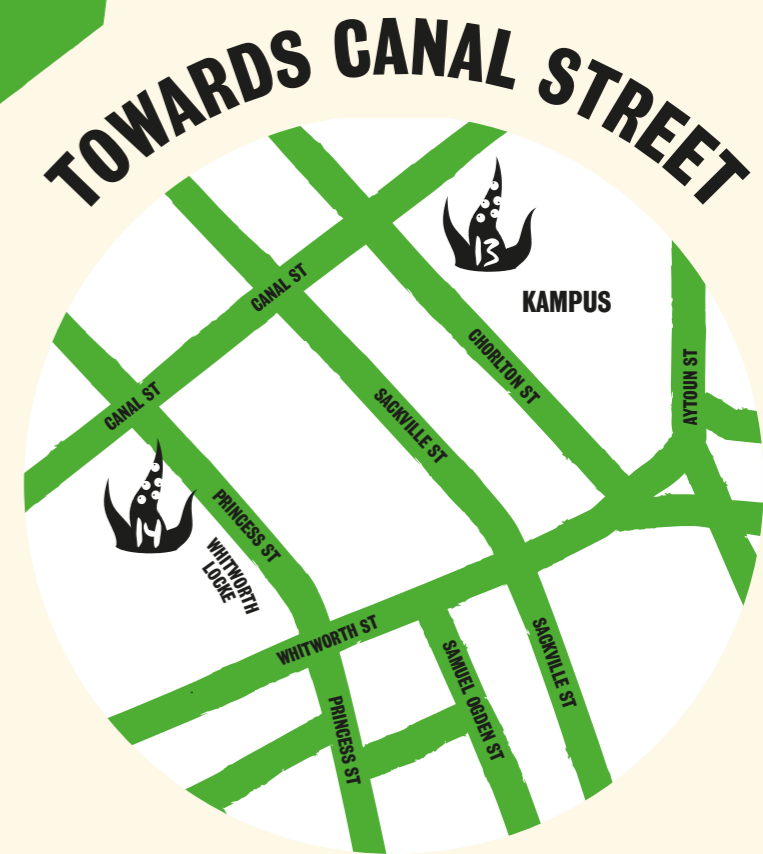

-  **Market Street**
Entrance Gate, Wristband Exchange and Information Point

-  **St Ann's Square**
Entrance Gate, Wristband Exchange and Information Point

-  **Exchange Square**
Entrance Gate, Wristband Exchange and Information Point

MONSTER INVASION

Look up! Look out! Beware! Giant inflatable monsters have taken over the city's streets and rooftops. Spot all 14 in our BIGGEST ever monster invasion. Share your pics at #MCRMonssters.

-  **Manchester Arndale, Above Next**
Exchange Square, M4 3AJ

-  **Selfridges Exchange Square**
1 Exchange Square, M3 1BD

-  **Exchange Square (28-30 October Only)**
Opposite Selfridges, M3 1BD

-  **Harvey Nichols**
21 New Cathedral Street, M1 1AD

-  **The Oast House**
The Avenue Courtyard, Spinningfields, M3 3AY

-  **AO Arena**
1 Hunts Bank, M3 1UN

-  **New Century at NOMA**
Corner of Dantzig Street/Trinity Way, Near M4 4AH

-  **The Stile, Meadowside**
The Stile, 17 Aspin Lane, M4 4GT